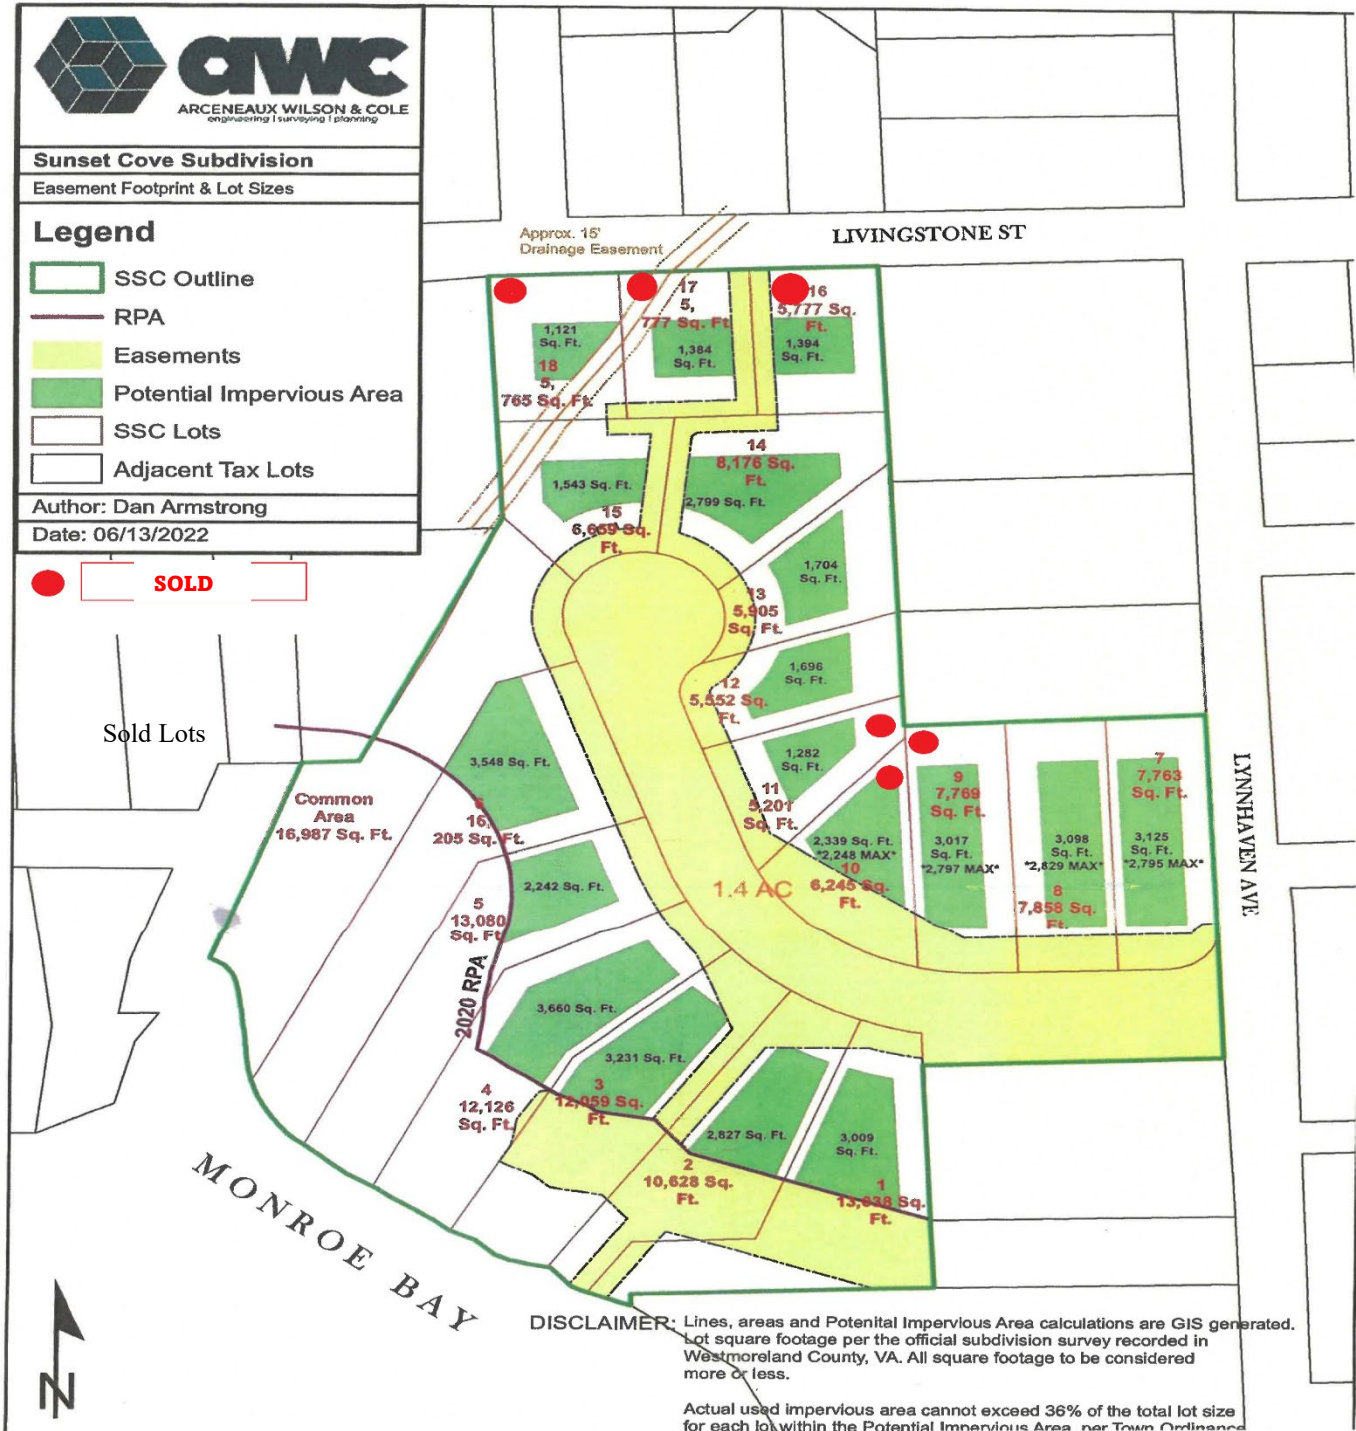

SUNSET COVE

Contact our Partners in Excellence at Coldwell Banker Elite for pricing and the most current availability

Eric Nelson, Realtor®
(202) 271-6050
Enelson@Coldwellbankerelite.com

Michelle Grimes, Realtor®
(321) 292-1165
Mgrimes@Coldwellbankerelite.com